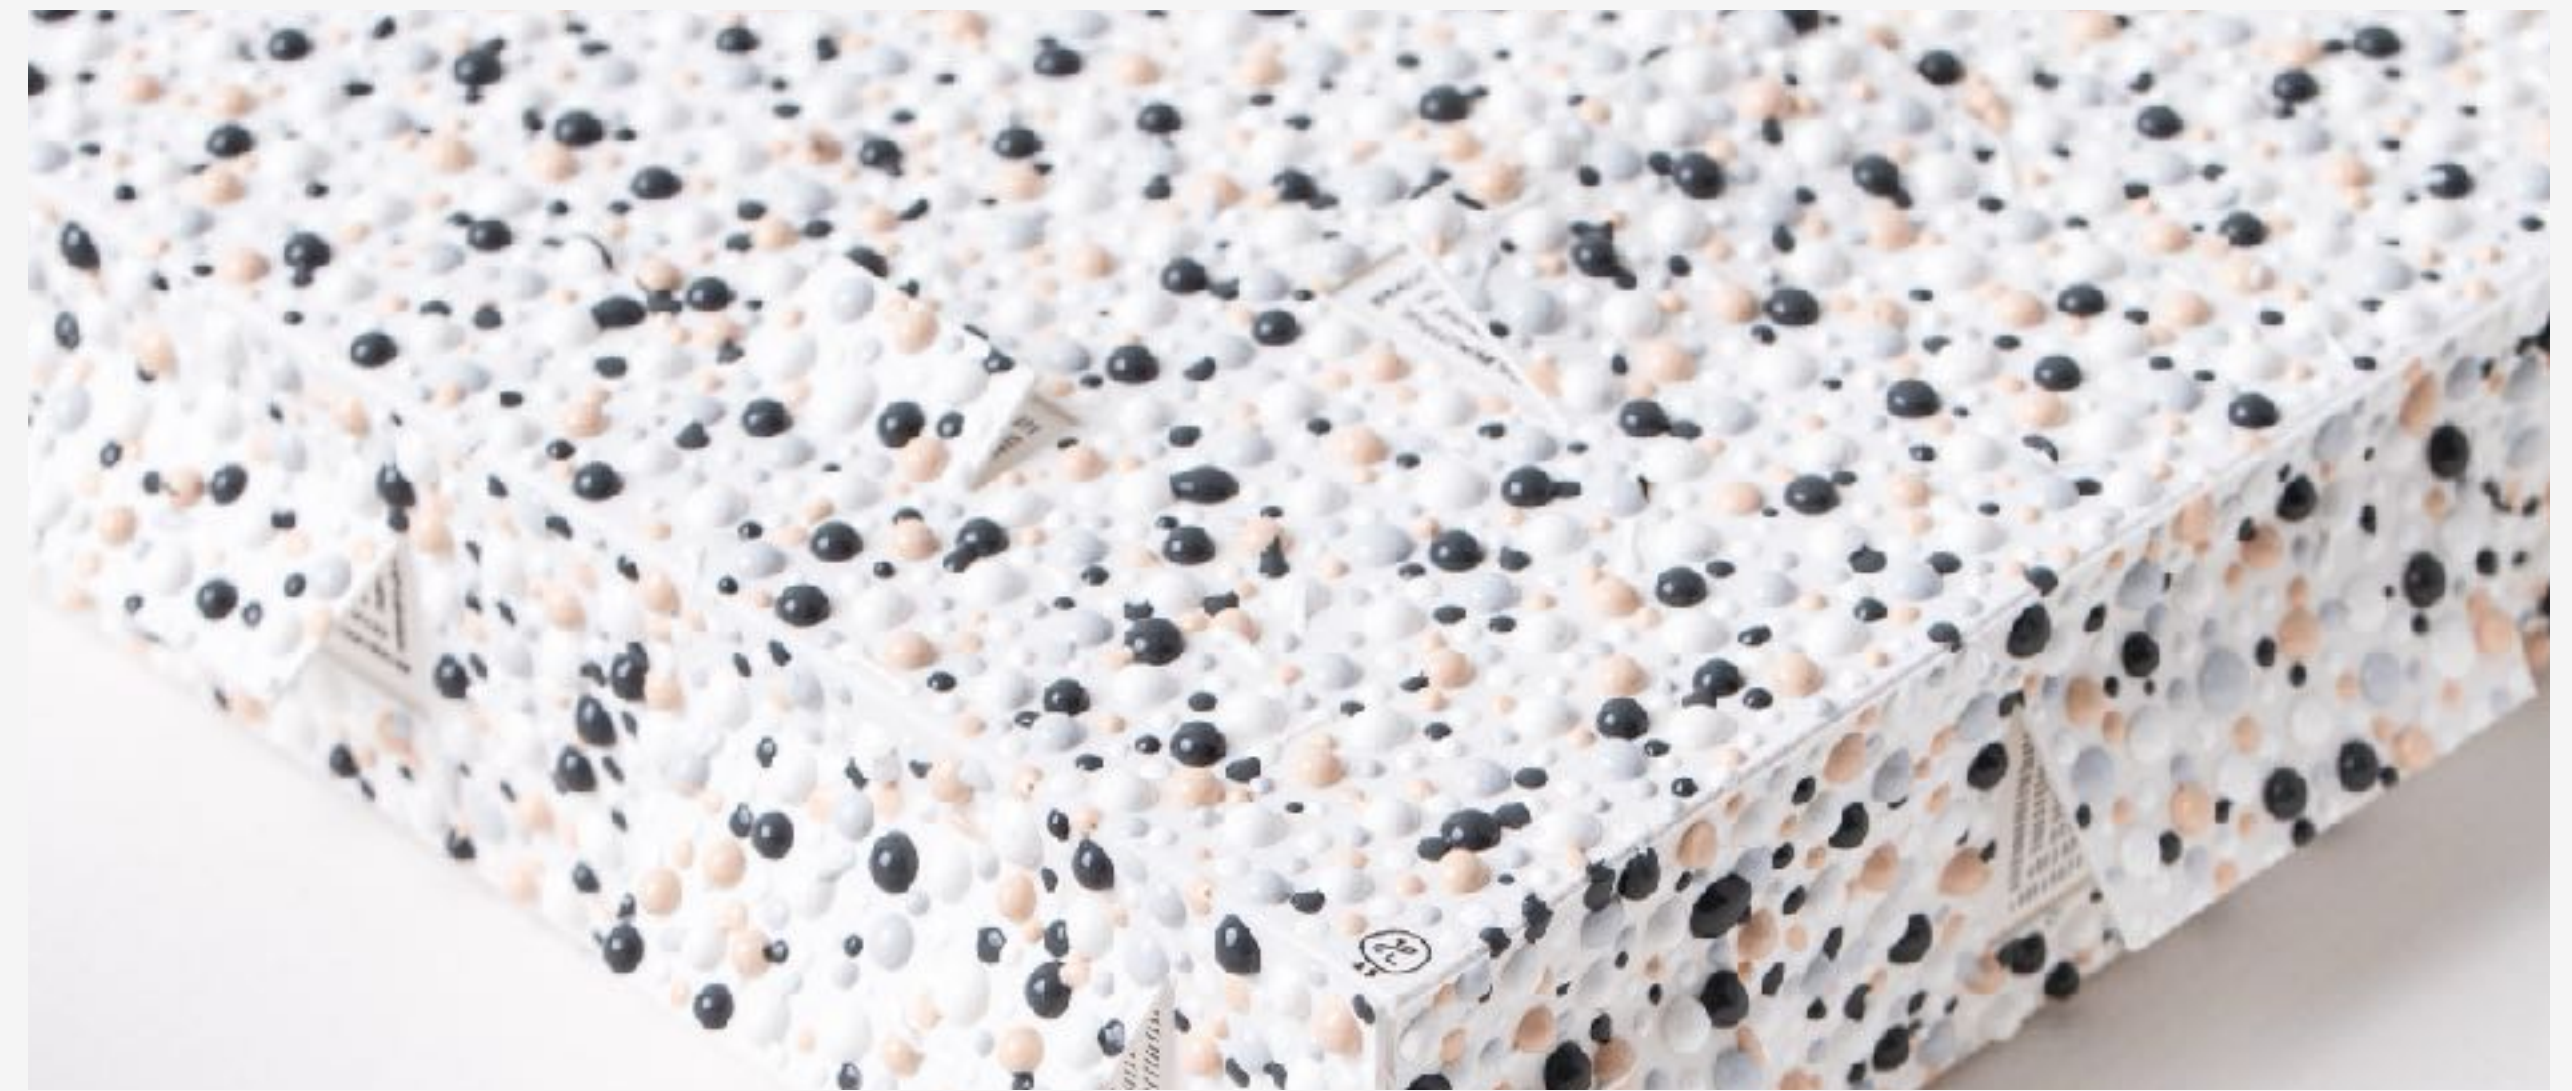

SKIN DEEP 01 ●

"It is amazing how complete is the delusion that beauty is goodness."

Dimensions: 315mm x 315mm x 60mm (including frame)
Price: £650.00

SKIN DEEP 02 ●

"It is amazing how complete is the delusion that beauty is goodness."

Price: £685.00

SKIN DEEP 32 ●

"Your beauty matters more than your prettiness."

Dimensions: 210mm x 210mm x 60mm (including frame)

Price: £625.00

SKIN DEEP 33 ●

"Beauty is an attitude, an energy that comes from within."

Dimensions: 165mm x 165mm x 60mm (including frame)

Price: £565.00

"I discovered how beautiful I am the day I stopped looking in the mirror."

SKIN DEEP 34

Dimensions: 700mm x 700mm x 60mm (including frame)