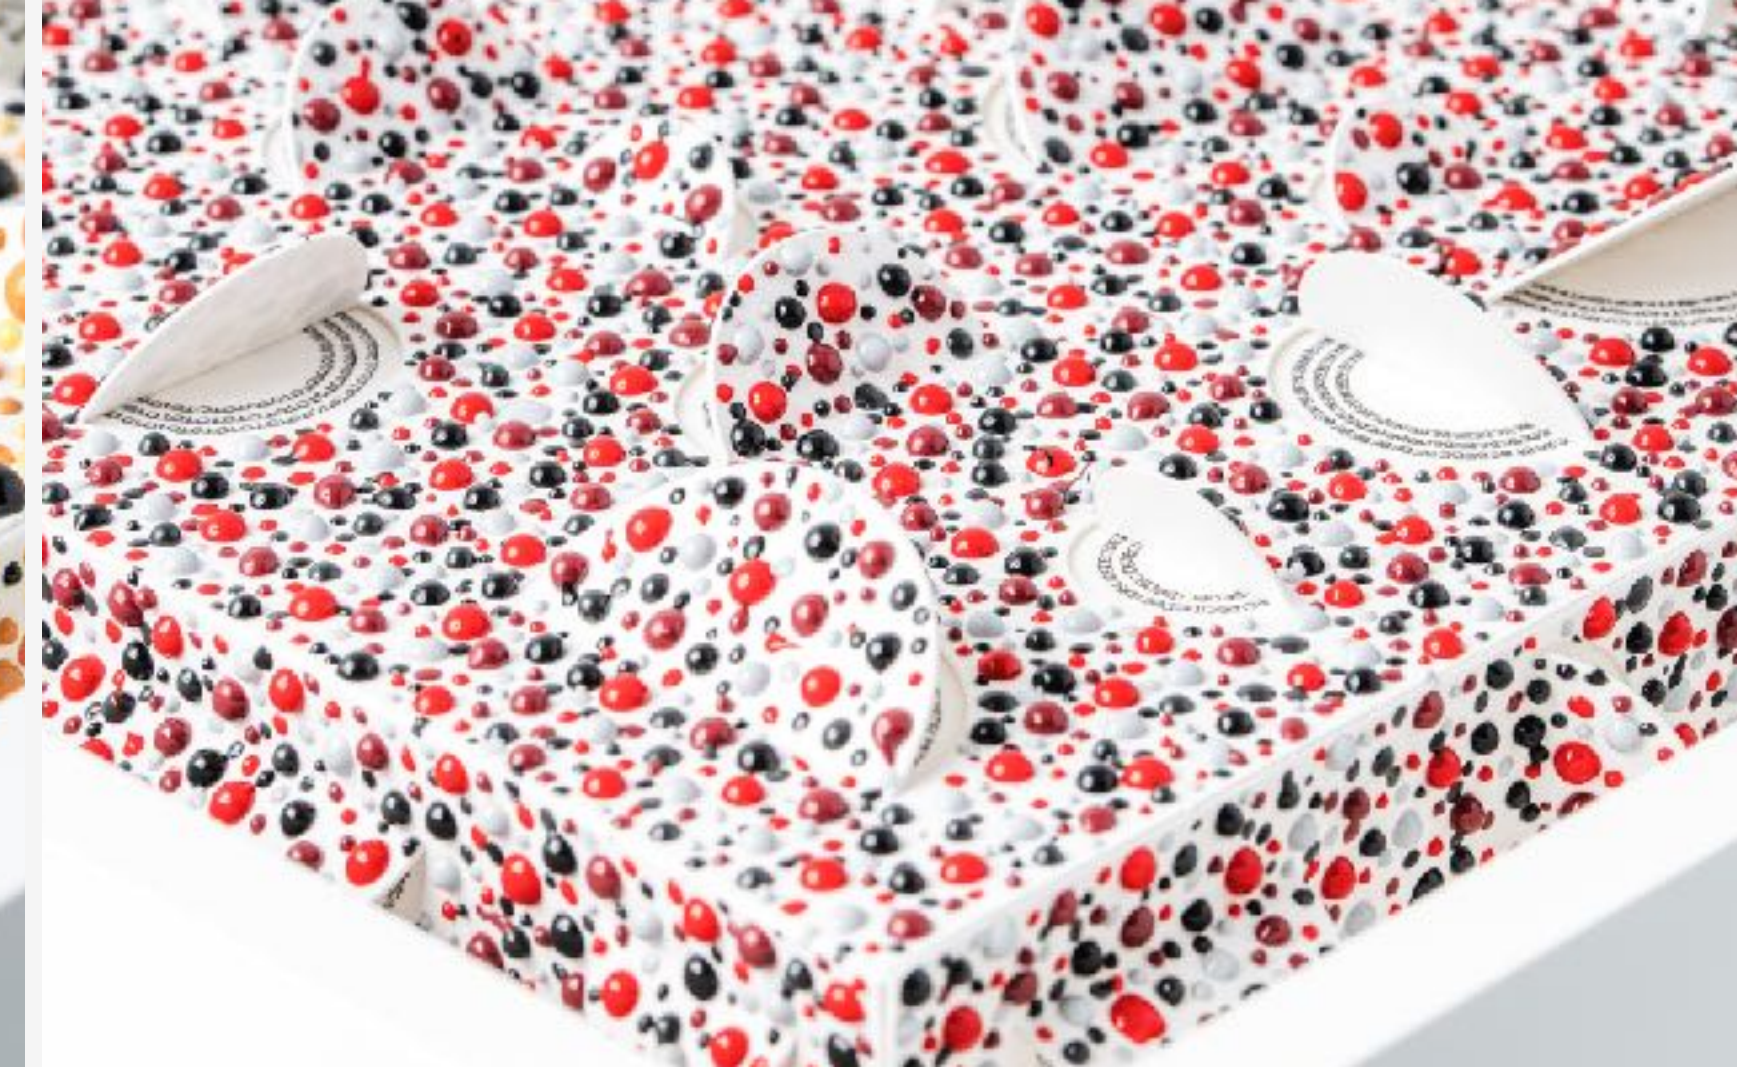

Dimensions: 265mm x 265mm x 60mm (including frame)

Price: £685.00

SKIN DEEP 06

"Outer beauty is a gift. Inner beauty is an accomplishment."

Dimensions: 210mm x 210mm x 60mm (including frame)

Price: £625.00