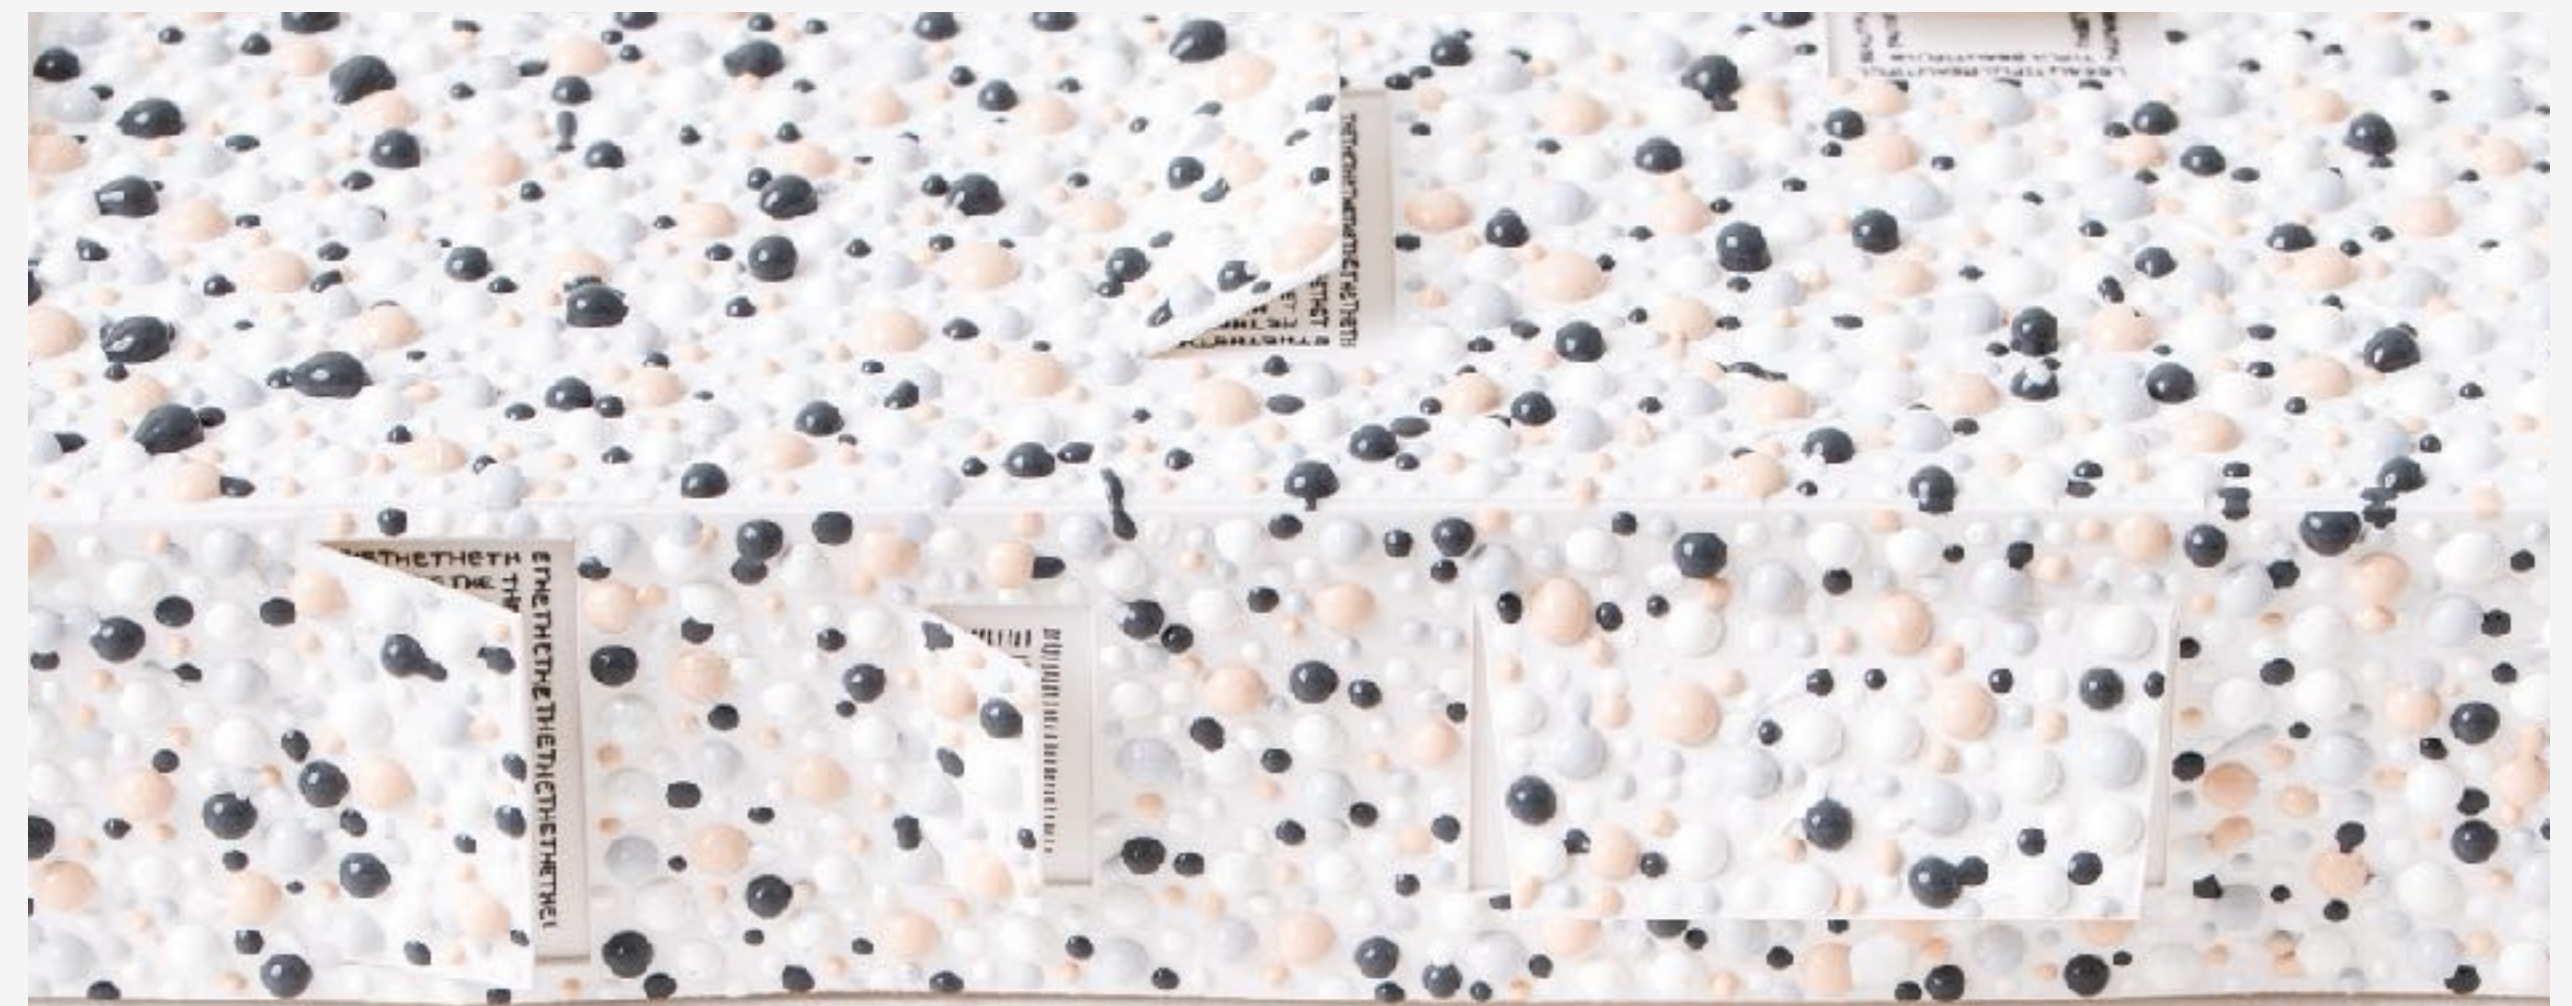

SKIN DEEP 01 ●

"It is amazing how complete is the delusion that beauty is goodness."

Dimensions: 315mm x 315mm x 60mm (including frame)
Price: £650.00

SKIN DEEP 02 ●

"It is amazing how complete is the delusion that beauty is goodness."

Price: £685.00

SKIN DEEP 32 ●

"Your beauty matters more than your prettiness."

Dimensions: 210mm x 210mm x 60mm (including frame)

Price: £625.00

SKIN DEEP 33 ●

"Beauty is an attitude, an energy that comes from within."

Dimensions: 165mm x 165mm x 60mm (including frame)

Price: £565.00

"I discovered how beautiful I am the day I stopped looking in the mirror."

SKIN DEEP 34

Dimensions: 700mm x 700mm x 60mm (including frame)