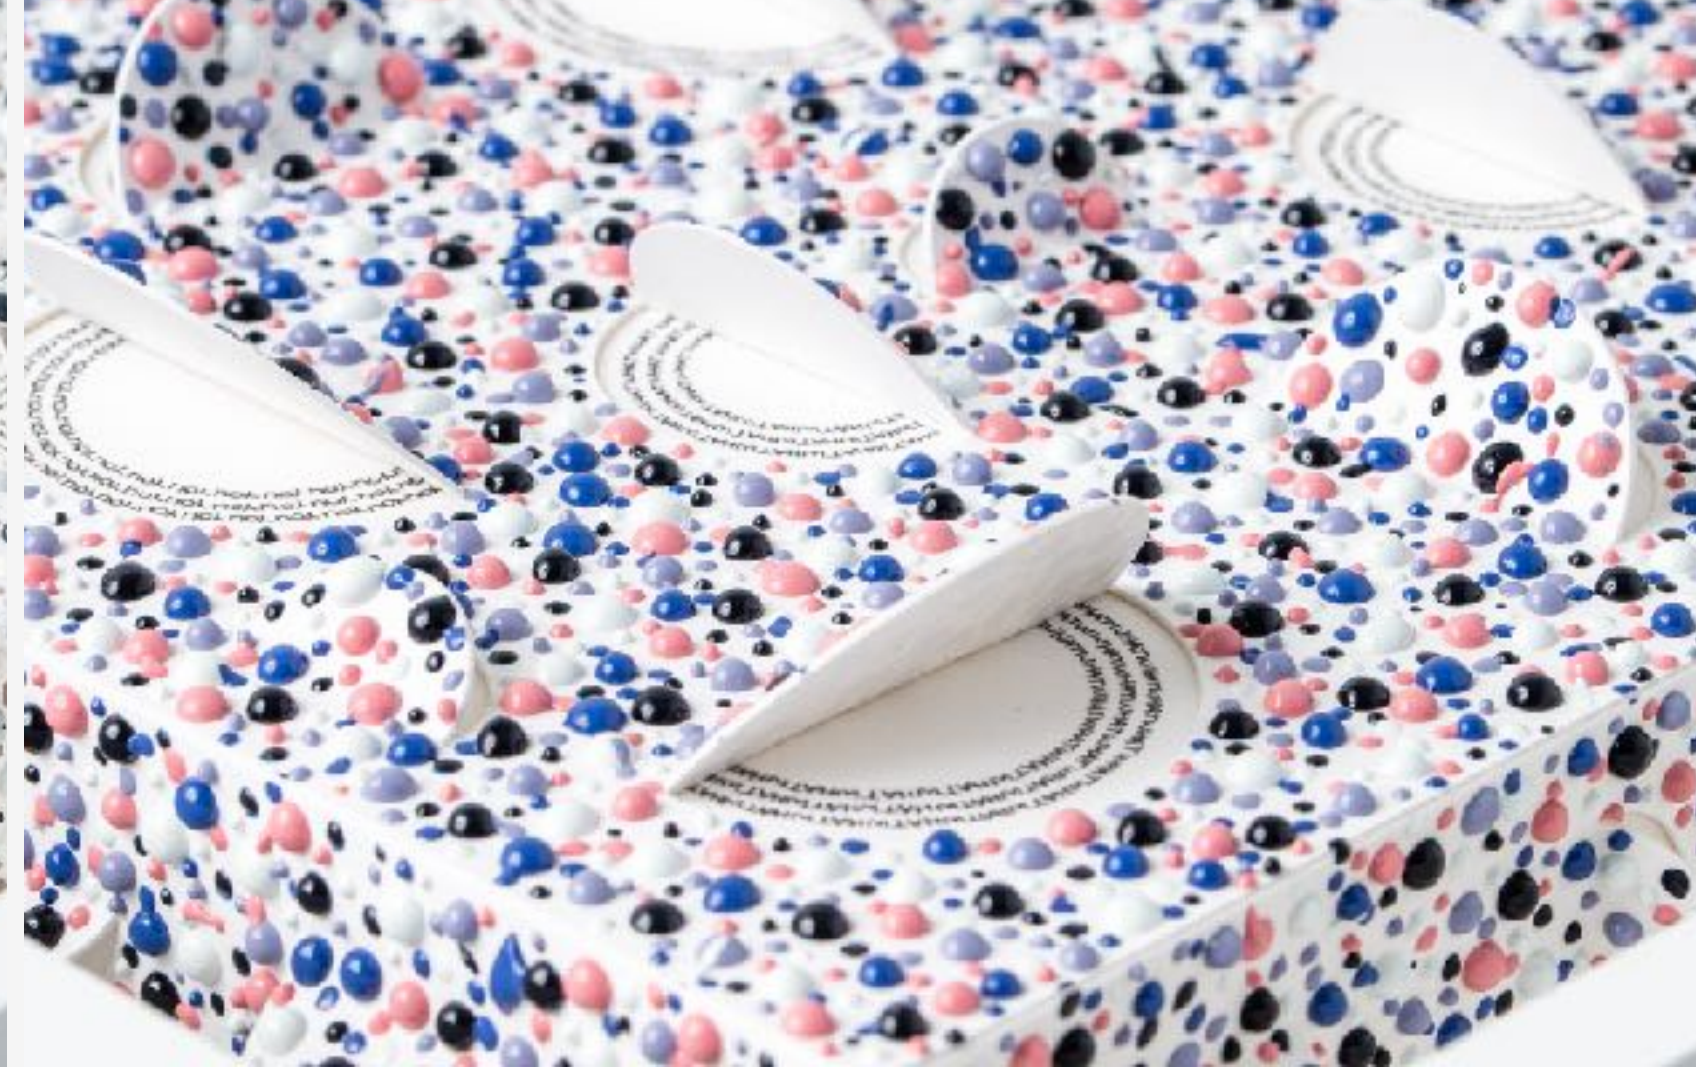

SKIN DEEP 19 ●

"The most beautiful people are those who have known defeat, known suffering, known struggle, known loss, and have found their way out of the depths."

Dimensions: 315mm x 315mm x 60mm (including frame)

Price: £830.00

SKIN DEEP 20 ●

"Beauty is not just about what you see on the outside, but what you feel on the inside."

Dimensions: 265mm x 265mm x 60mm (including frame)

Price: £685.00

SKIN DEEP 21 ●

"True beauty is about being kind, caring, and compassionate to yourself and others."

Dimensions: 165mm x 165mm x 60mm (including frame)

Price: £565.00