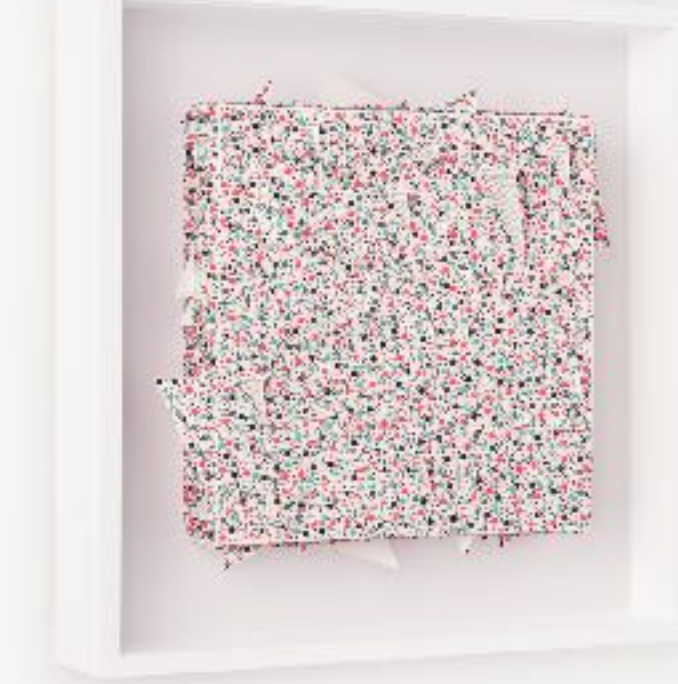

The series prompts viewers to reflect on the masks we wear, questioning the emphasis we place on appearance.

Through intricate, syringe-applied paintwork, the series highlights the disparity between curated personas and our true selves. It urges us to peel back the layers and reconnect with our genuine nature beyond the facade.

In an age where outer beauty often overshadows inner beauty, "Skin Deep" invites us to embrace self-reflection and reclaim the value of our own uniqueness

SKIN DEEP 02 WAS SELECTED FOR ROYAL ACADEMY OF ART'S SUMMER EXHIBITION 2023

SKIN DEEP 01 ●

"It is amazing how complete is the delusion that beauty is goodness."

Dimensions: 315mm x 315mm x 60mm (including frame)
Price: £650.00

SKIN DEEP 02 ●

"It is amazing how complete is the delusion that beauty is goodness."