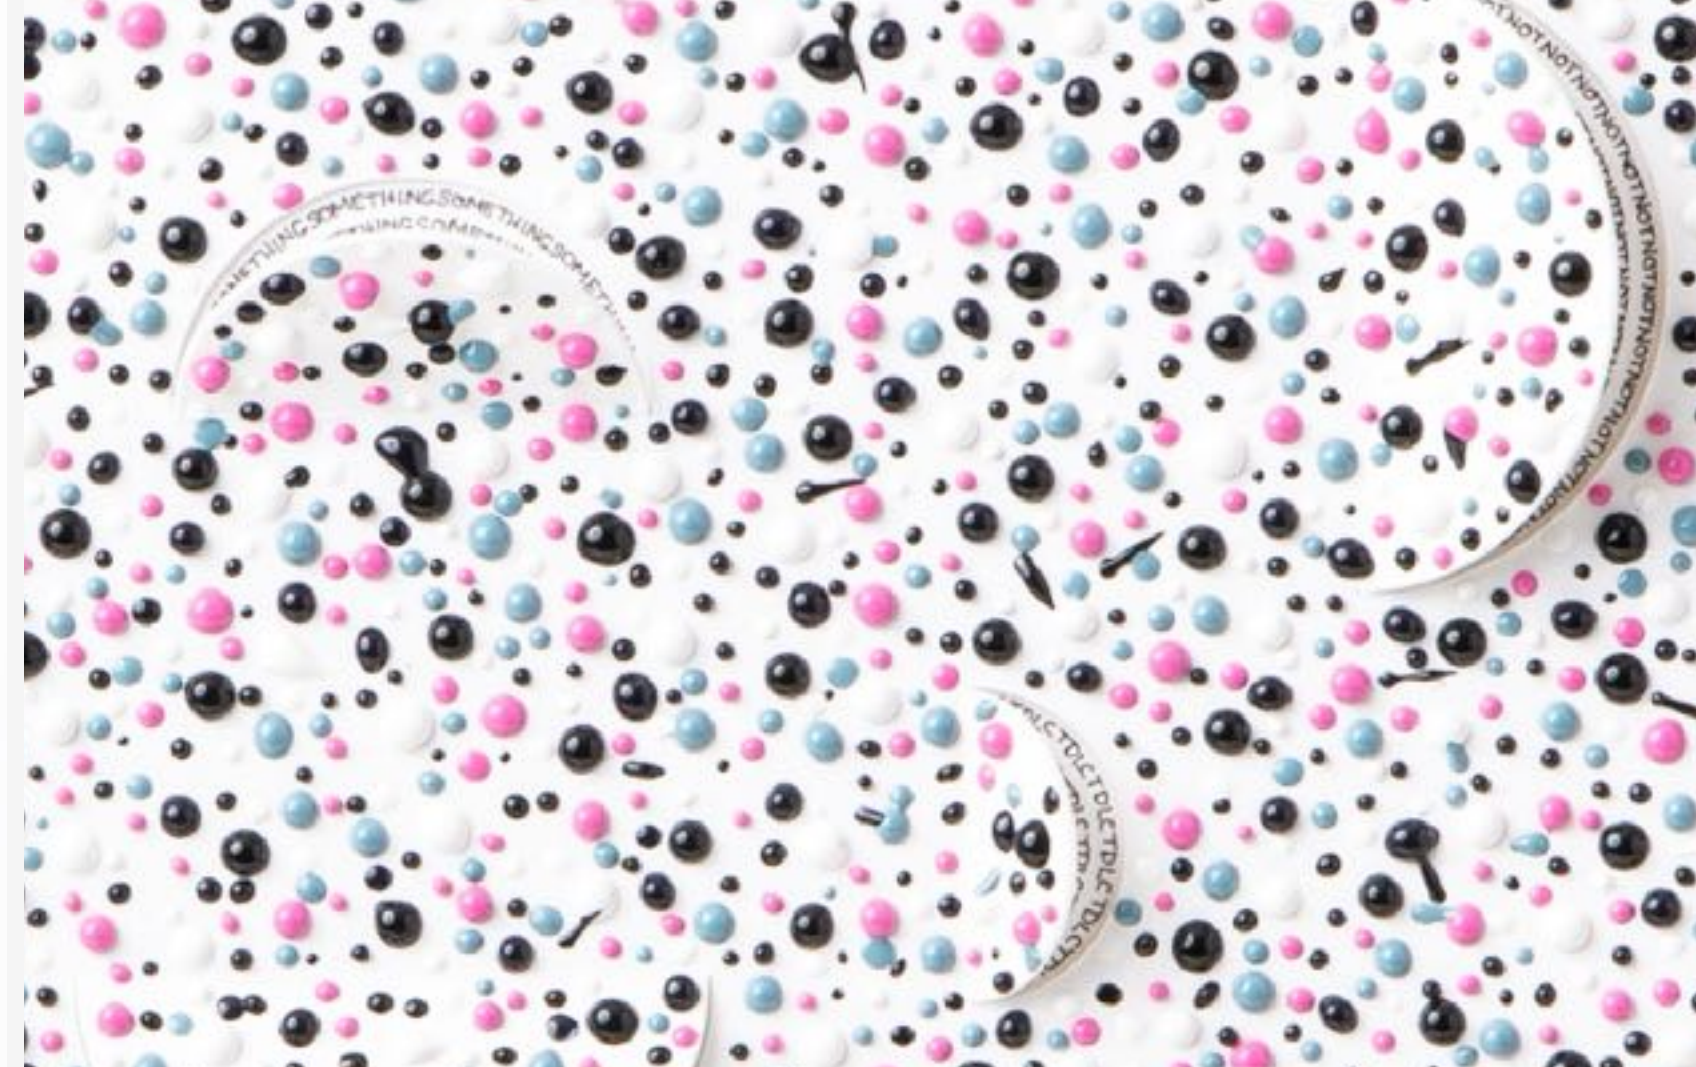

Price: £4,500.00

SKIN DEEP FRAGMENTS 01

"Beauty is not something you can buy, it's something you radiate."

Dimensions: 297mm x 420mm
Price: £350.00

SKIN DEEP FRAGMENTS 02

"Beauty is not just about what you wear or how you look, it's about how you carry yourself."

Dimensions: 297mm x 420mm
Price: £350.00

SKIN DEEP FRAGMENTS 03

"Beauty is the opposite of perfection, it's about being real."

Dimensions: 297mm x 420mm
Price: £350.00

SKIN DEEP FRAGMENTS 04 ●

"Smiling makes you instantly beautiful."